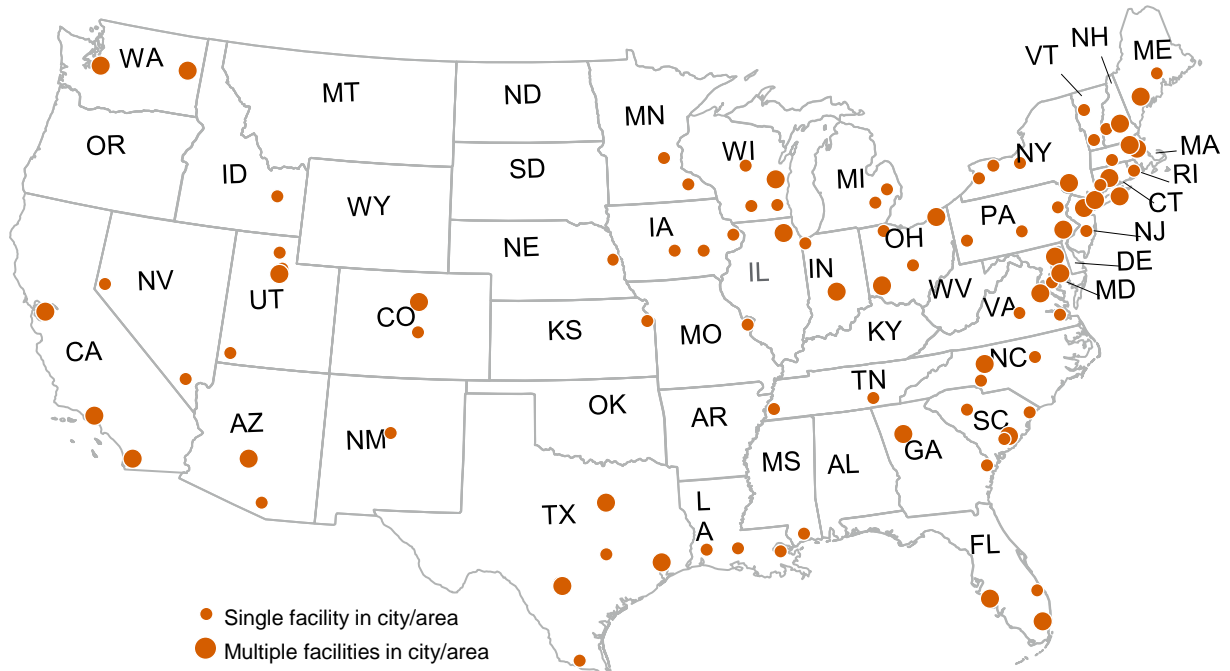

# Fertility Centers of Excellence Network Fertility Solutions

121 centers | 388 locations | updated November 19, 2018 | TT9289

## ARIZONA

Gilbert  
Mesa  
Phoenix  
Scottsdale (3)

## COLORADO

Denver (2)  
Lafayette  
Littleton  
Lone Tree (2)  
Louisville

Omaha

**NEVADA**

Henderson

Reno

**NEW HAMPSHIRE**

Bedford (2)

Nashua

Portsmouth